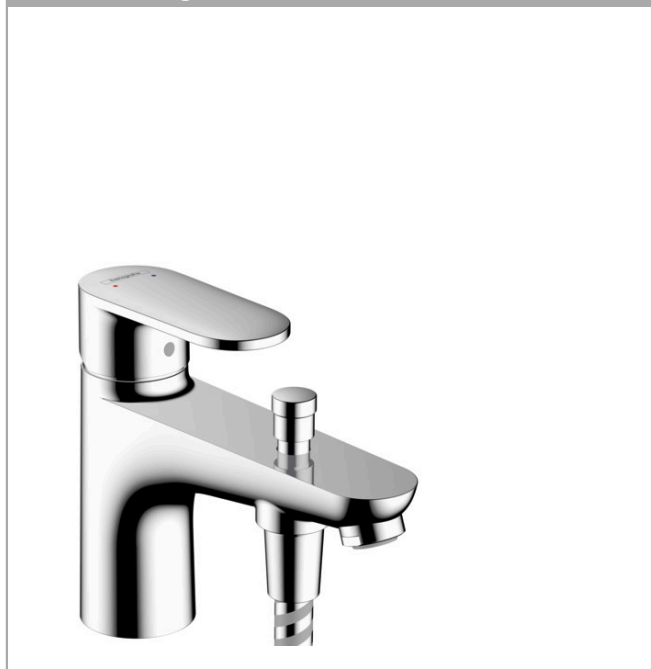

**Vernis Blend**  
**Single lever bath and shower mixer Monotrou**  
 Surfaces: **Chrome** Article Number: **71444000**

### product features

- 2 functions
- projection 140 mm
- connection type: G 3/8 connections
- spray type mixer: normal spray
- maximum flow rate at 3 bar: 20 l/min
- flow rate for bath spout at 3 bar: 20 l/min
- flow rate of hand shower at 3 bar: 14 l/min
- ceramic cartridge
- temperature limitation adjustable
- diverter with automatic resetting
- intrinsically safe against backflow
- suitable for continuous flow water heaters
- connection dimension: DN15

## Scale drawing

**Vernis Blend**  
**Single lever bath and shower mixer Monotrou**  
 Surfaces: **Chrome**    Article Number: **71444000**