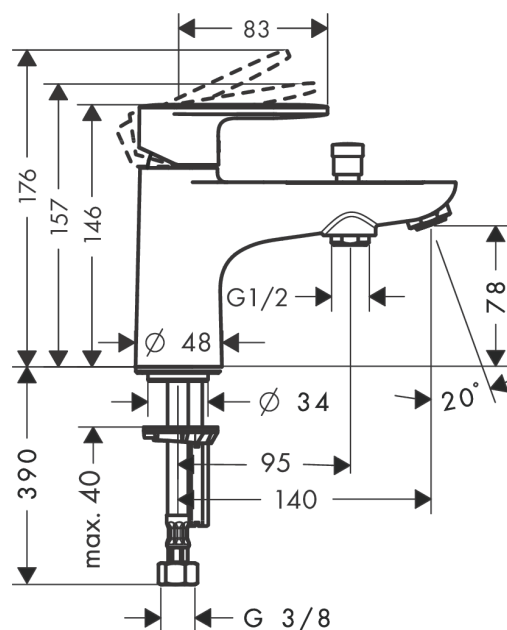

**Vernis Blend**  
**Single lever bath and shower mixer Monotrou**  
 Surfaces: **Chrome** Article Number: **71444000**

## Description

### product features

- 2 functions
- projection 140 mm
- connection type: G 3/8 connections
- spray type mixer: normal spray
- maximum flow rate at 3 bar: 20 l/min
- flow rate for bath spout at 3 bar: 20 l/min
- flow rate of hand shower at 3 bar: 14 l/min
- ceramic cartridge
- temperature limitation adjustable
- diverter with automatic resetting
- intrinsically safe against backflow
- suitable for continuous flow water heaters
- connection dimension: DN15

## Scale drawing

**Vernis Blend**  
**Single lever bath and shower mixer Monotrou**  
 Surfaces: **Chrome**    Article Number: **71444000**